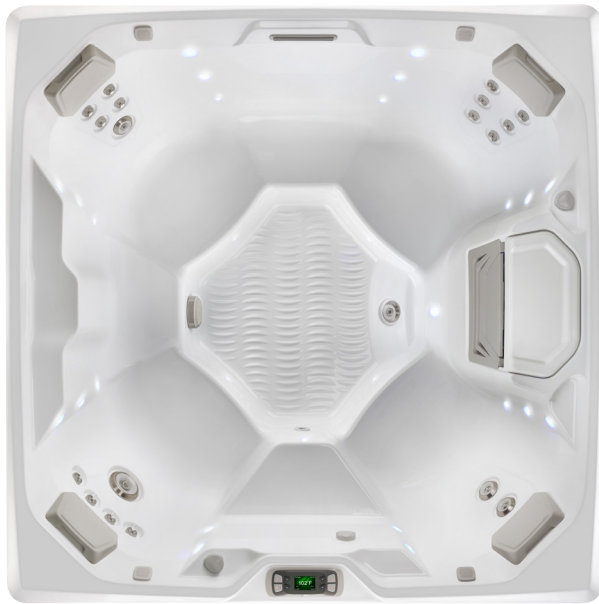

LIMELIGHT® COLLECTION

Beam™

Beam shown with Alpine White shell

Beam shown with Alpine White shell & Sable cabinet

Seating Capacity	4 adults
Dimensions	203 x 203 x 84 cm
Water Capacity	1,175 liters
Weight	320 kg dry; 1,740 kg filled*
Spa Shell Options	Alpine White, Ice Gray, Platinum, Tuscan Sun or Desert
Cabinet Options	Coastal Gray, Espresso or Sable
Jets - 19 (w/ Brushed Stainless Steel Trim)	1 XL Directional jet 2 Standard Single Rotary jets 2 Standard Directional jets 14 Directional Precision jets
Water Feature	Vidro™ backlit ribbon waterfall
Water Care System (Optional)	ACE® Salt Water System or EverFresh® System
Jet Pump	Wavemaster™ 9200 Two-Speed 2.5 HP, continuous duty 5.2 HP, breakdown torque
Circulation Pump	SilentFlo 5000™ for quiet, continuous filtration
Effective Filtration Area	9 m ² , top-loading filters
Ozone System	FreshWater® III Corona Discharge
Control System	IQ 2020™ with LCD control panel 230v/16amp
Lighting System	Raio™ multi-color interior points of light (16) Exterior multi-color lighting with timer
Heater	No-Fault™, 1,500w/230v
Energy Efficiency	FiberCor® insulation; Certified to the APSP 14 National Standard and the California Energy Commission (CEC) in accordance with California law
Vinyl Cover	9 to 6 cm tapered, 32 kg/m ³ density foam core, with hinge seal in Caramel, Chestnut, Slate, or Evergreen
Cover Lifter (Optional)	CoverCradle™, CoverCradle II, Lift 'n Glide™ or UpRite™
Steps (Optional)	Everwood® or Polymer
Entertainment System (Optional)	Wireless Entertainment

* Includes water and 4 adults weighing 80 kg each